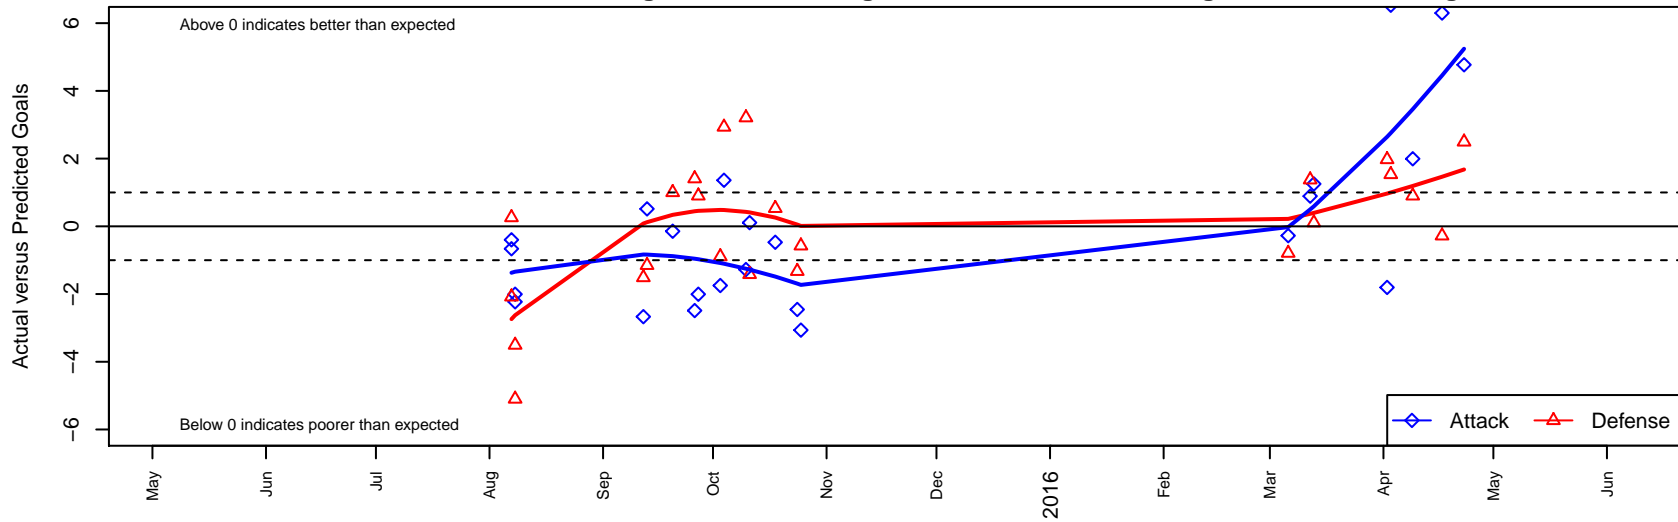

# LASC Champions FC B03

La Amistad SC  
 NE Portland, OR  
 B03 total strength=583  
 attack=0.83 defense=0.27  
 fall league = PTT B03 Div 2 Green  
 spr league = Spr OYS B03 Div 2 Green

alt names used:  
 LA AMISTAD CHAMPIONS FC (OR)  
 LASC Champions  
 LASC Champions

Venues played:  
 2015 Bend Premier Cup U12B 9v9 BRONZE U  
 2015 PTT B03 Division 2 Green  
 2015 Spr OYS B03 Division 2 Green

**LASC Champions FC B03**  
 Dots are actual minus expected GF (blue circles) and GA (red triangles).  
 Blue line is smoothed change in attack strength. Red is smoothed change in defense strength.

**attack and defense variance (black dot)  
relative to other teams  
and top 10 in region**

**attack and defense rating  
relative to others at age  
and all opponents in last 13 months**

**Performance relative to 13 month average**