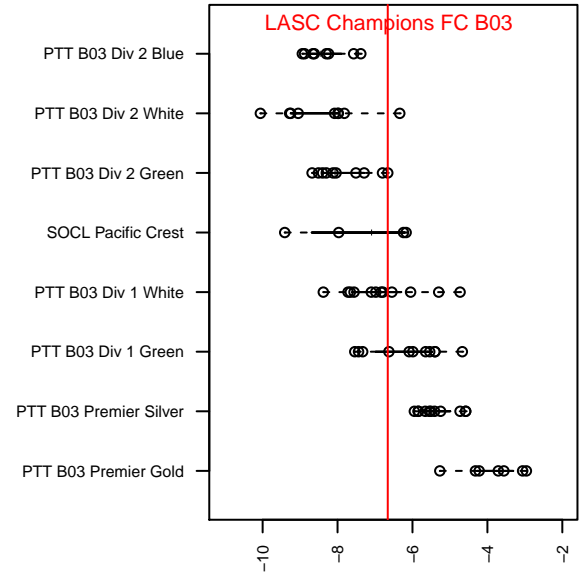

# LASC Champions FC B03

La Amistad SC  
 NE Portland, OR  
 B03 total strength=583  
 attack=0.83 defense=0.27  
 fall league = PTT B03 Div 2 Green  
 spr league = Spr OYS B03 Div 2 Green

alt names used:  
 LA AMISTAD CHAMPIONS FC (OR)  
 LASC Champions  
 LASC Champions

Venues played:  
 2015 Bend Premier Cup U12B 9v9 BRONZE U  
 2015 PTT B03 Division 2 Green  
 2015 Spr OYS B03 Division 2 Green

**LASC Champions FC B03**  
 Dots are actual minus expected GF (blue circles) and GA (red triangles).  
 Blue line is smoothed change in attack strength. Red is smoothed change in defense strength.

**attack and defense variance (black dot)  
relative to other teams  
and top 10 in region**

**attack and defense rating  
relative to others at age  
and all opponents in last 13 months**

**Performance relative to 13 month average**